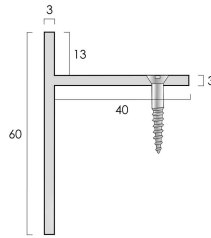

Product Technical Data Sheet

Catalogue Reference	AE60
Uniclass2015	Pr_35_90_31_84 STAIR TRIMS
General Description	Step Edge Profile
Material	Aluminium Alloy 6063 T6
Tread Dimension	40 mm
Internal Height	13 mm
External Height	60 mm
Visible Surface When Installed	60 mm
Lengths Available	2715 mm
Finishes Available & Light Reflective Values	Satin Aluminium - LRV: 65.40
Application	Designed to provide a neat and protective edge to flooring on stairs, landings and plinths.
Suitability	Medium to heavy foot traffic situations such as in hotels, pubs, clubs, cafes, shops, schools, commercial offices and apartment buildings.
Post Consumer Recyclability	This product is 100% recyclable at suitable disposal centres.