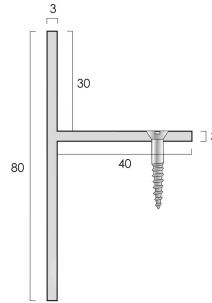

Product Technical Data Sheet

Catalogue Reference	AE80
Uniclass2015	Pr_35_90_31_84 STAIR TRIMS
General Description	Step Edge Profile
Material	Aluminium Alloy 6063 T6
Tread Dimension	40 mm
Internal Height	30 mm
External Height	80 mm
Visible Surface When Installed	80 mm
Lengths Available	2715 mm
Finishes Available & Light Reflective Values	Satin Aluminium - LRV: 65.40
Application	Designed to provide a neat and protective edge to flooring on stairs, landings and plinths.
Suitability	Medium to heavy foot traffic situations such as in hotels, pubs, clubs, cafes, shops, schools, commercial offices and apartment buildings.
Post Consumer Recyclability	This product is 100% recyclable at suitable disposal centres.