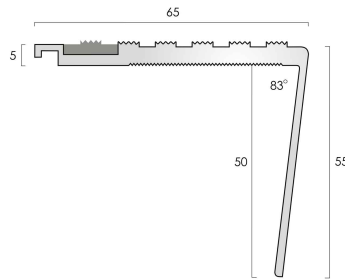

Product Technical Data Sheet

Catalogue Reference	AN65/55RCF
Uniclass2015	Pr_35_90_31_74 RIGID STAIR NOSINGS
General Description	Castellated Tread/ Single Channel/ Raked Front Stair Nosing. Supplied with choice of PVC concealing strip.
Nosing Construction	Stair Nosing With Infill
Material	Stair Nosing: Aluminium Alloy 6063 T6 Infill: PVC Compound
Tread Dimension	65 mm
Nose Dimension	55 mm
Gauge	5.0 mm
Supplied Cut To Size, up to a maximum length of	2500 mm
Finishes Available & Light Reflective Values	<p>Satin Aluminium - LRV: 65.40</p> <p>Infills</p> <p>13mm Castellated PVC</p> <p>Black - LRV: 4.25 Light Grey - LRV: 12.33 Polar Grey - LRV: 42.53 Yellow - LRV: 54.91</p> <p>Infills</p> <p>13mm Smooth Textured PVC</p> <p>Black - LRV: 4.47 Light Grey - LRV: 12.74 Polar Grey - LRV: 42.73 Yellow - LRV: 55.11</p>
Slip Resistance Values	<p>SRV Wet: 54</p> <p>SRV Dry: 82</p>
Screw Size	8
Compatible Products	ANEXT, ANRE25, ANE NAP
Application	For use with carpet and carpet tiles to finish the nose edge of stairs. Can be rebated to sit flush in wooden steps. It is vital that screw heads are down flush, or below, the surface of the

Post Consumer Recyclability

This product is 100% recyclable at suitable disposal centres.

Infill Options

Infill	13mm Castellated PVC Insert
Material	PVC Compound
Drilling	Undrilled Drilled with retro fit infill