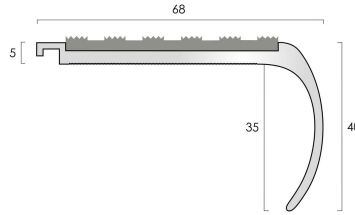

Product Technical Data Sheet

| | |
|---|---|
| Catalogue Reference | AN81 |
| Uniclass2015 | Pr_35_90_31_74 RIGID STAIR NOSINGS |
| General Description | Single Channel/Bull Nose Stair Nosing. Supplied with choice of infill. |
| Collection | Designer Collection™ |
| Nosing Construction | Stair Nosing With Infill |
| Material | Aluminium Alloy 6063 T6 |
| Tread Dimension | 68 mm |
| Nose Dimension | 40 mm |
| Gauge | 5.0 mm |
| Supplied Cut To Size, up to a maximum length of | 2750 mm |
| Finishes Available & Light Reflective Values | <p>Bronze - LRV: 10.10</p> <p>Infills</p> <p>ATI49.5 Aluminium</p> <p>Black Anodised - LRV: 4.80 Bronze - LRV: 10.10 Light Bronze - LRV: 27.25 Satin Aluminium - LRV: 65.40 Mill Aluminium - LRV: 71.65 Polished Aluminium - LRV: 75.55</p> <p>Infills</p> <p>Castellated PVC</p> <p>Black - LRV: 4.25 Nimbus - LRV: 4.77 Regency - LRV: 5.16 Rustic - LRV: 5.52 Claret - LRV: 5.83 Peat - LRV: 5.88 Spruce - LRV: 6.38 Mid Blue - LRV: 6.53 Granite - LRV: 7.02 Jade - LRV: 7.33 Poppy - LRV: 10.01</p> |