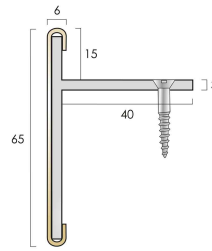

Product Technical Data Sheet

Catalogue Reference	BAT 65/15
Uniclass2015	Pr_35_90_31_84 STAIR TRIMS
General Description	Aluminium Step Edge Profile with Bonded Brass Cover
Material	Base Profile: Aluminium Alloy 6063 T6, Folded Feature: Solid Brass Grade H/H CZ108 to BS EN12164:2016
Tread Dimension	40 mm
Internal Height	15 mm
External Height	65 mm
Visible Surface When Installed	65 mm
Lengths Available	2000 mm
Finishes Available & Light Reflective Values	Antique Brass - LRV: 29.55
Application	To provide a neat and protective edge to flooring on stairs, landings and plinths.
Suitability	Medium to heavy foot traffic situations such as in hotels, pubs, clubs, cafes, shops, schools, commercial offices and apartment buildings. Please Note: Antique Brass and Antique Bronze finishes are a chemically applied process and are hand finished with a variance from batch to batch. They are designed to create an aged, unpolished effect.
Post Consumer Recyclability	This product is 100% recyclable at suitable disposal centres.

Made with Precision, Finished with Care

CAT Flooring Accessories, Units 24 A,B,C Park Avenue Estate, Luton, Bedfordshire LU3 3BP, UK

+44 (0) 1582 561 500

sales@catflooringaccessories.com

www.catflooringaccessories.com