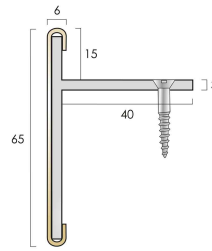

Product Technical Data Sheet

Catalogue Reference	BAT 65/15
Uniclass2015	Pr_35_90_31_84 STAIR TRIMS
General Description	Aluminium Step Edge Profile with Bonded Brass Cover
Material	Base Profile: Aluminium Alloy 6063 T6, Folded Feature: Solid Brass Grade H/H CZ108 to BS EN12164:2016
Tread Dimension	40 mm
Internal Height	15 mm
External Height	65 mm
Visible Surface When Installed	65 mm
Lengths Available	2000 mm
Finishes Available & Light Reflective Values	Antique Bronze - LRV: 9.15
Application	To provide a neat and protective edge to flooring on stairs, landings and plinths.
Suitability	Medium to heavy foot traffic situations such as in hotels, pubs, clubs, cafes, shops, schools, commercial offices and apartment buildings. Please Note: Antique Brass and Antique Bronze finishes are a chemically applied process and are hand finished with a variance from batch to batch. They are designed to create an aged, unpolished effect.
Post Consumer Recyclability	This product is 100% recyclable at suitable disposal centres.

Made with Precision, Finished with Care

CAT Flooring Accessories, Units 24 A,B,C Park Avenue Estate, Luton, Bedfordshire LU3 3BP, UK

+44 (0) 1582 561 500

sales@catflooringaccessories.com

www.catflooringaccessories.com