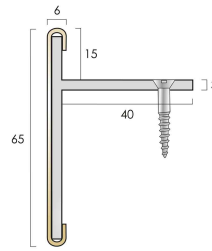

Product Technical Data Sheet

Catalogue Reference	BAT 65/15
Uniclass2015	Pr_35_90_31_84 STAIR TRIMS
General Description	Aluminium Step Edge Profile with Bonded Brass Cover
Material	Base Profile: Aluminium Alloy 6063 T6, Folded Feature: Solid Brass Grade H/H CZ108 to BS EN12164:2016
Tread Dimension	40 mm
Internal Height	15 mm
External Height	65 mm
Visible Surface When Installed	65 mm
Lengths Available	2000 mm
Finishes Available & Light Reflective Values	Polished Brass - LRV: 71.45
Application	To provide a neat and protective edge to flooring on stairs, landings and plinths.
Suitability	Medium to heavy foot traffic situations such as in hotels, pubs, clubs, cafes, shops, schools, commercial offices and apartment buildings.
Post Consumer Recyclability	This product is 100% recyclable at suitable disposal centres.

Made with Precision, Finished with Care

CAT Flooring Accessories, Units 24 A,B,C Park Avenue Estate, Luton, Bedfordshire LU3 3BP, UK

+44 (0) 1582 561 500

sales@catflooringaccessories.com

www.catflooringaccessories.com