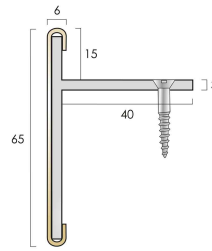

Product Technical Data Sheet

Catalogue Reference	BAT 65/15
Uniclass2015	Pr_35_90_31_84 STAIR TRIMS
General Description	Aluminium Step Edge Profile with Bonded Brass Cover
Material	Base Profile: Aluminium Alloy 6063 T6, Folded Feature: Solid Brass Grade H/H CZ108 to BS EN12164:2016
Tread Dimension	40 mm
Internal Height	15 mm
External Height	65 mm
Visible Surface When Installed	65 mm
Lengths Available	2000 mm
Finishes Available & Light Reflective Values	Satin Brass - LRV: 59.55
Application	To provide a neat and protective edge to flooring on stairs, landings and plinths.
Suitability	Medium to heavy foot traffic situations such as in hotels, pubs, clubs, cafes, shops, schools, commercial offices and apartment buildings.
Post Consumer Recyclability	This product is 100% recyclable at suitable disposal centres.

Made with Precision, Finished with Care

CAT Flooring Accessories, Units 24 A,B,C Park Avenue Estate, Luton, Bedfordshire LU3 3BP, UK

+44 (0) 1582 561 500

sales@catflooringaccessories.com

www.catflooringaccessories.com