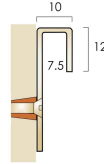

Product Technical Data Sheet

Catalogue Reference	BCAP IT
Uniclass2015	Pr_35_90_43_59 METAL SKIRTINGS
General Description	Capping Profile
Material	Solid Brass Grade H/H CZ108 BS EN 12164:2016
Internal Height	7.5 mm
Lengths Available	2000 mm
Finishes Available & Light Reflective Values	Antique Bronze - LRV: 9.15
Standard Supply	Supplied pre-drilled for screw or nail fixing. Drilled for size 6 screws. Fixings not supplied.
Application	Capping profile for use with carpet and carpet tiles to protect and secure the top edge when it is fitted to the wall to form a skirting detail.
Suitability	All contract situations including hotels, pubs, clubs, cafes, shops, schools, commercial offices and apartment buildings. Please Note: Antique Brass and Antique Bronze finishes are a chemically applied process and are hand finished with a variance from batch to batch. They are designed to create an aged, unpolished effect.
Post Consumer Recyclability	This product is 100% recyclable at suitable disposal centres.