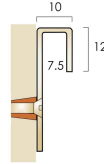

Product Technical Data Sheet

Catalogue Reference	BCAP IT
Uniclass2015	Pr_35_90_43_59 METAL SKIRTINGS
General Description	Capping Profile
Material	Solid Brass Grade H/H CZ108 BS EN 12164:2016
Internal Height	7.5 mm
Lengths Available	2000 mm
Finishes Available & Light Reflective Values	Satin Brass - LRV: 59.55
Standard Supply	Supplied pre-drilled for screw or nail fixing. Drilled for size 6 screws. Fixings not supplied.
Application	Capping profile for use with carpet and carpet tiles to protect and secure the top edge when it is fitted to the wall to form a skirting detail.
Suitability	All contract situations including hotels, pubs, clubs, cafes, shops, schools, commercial offices and apartment buildings.
Post Consumer Recyclability	This product is 100% recyclable at suitable disposal centres.