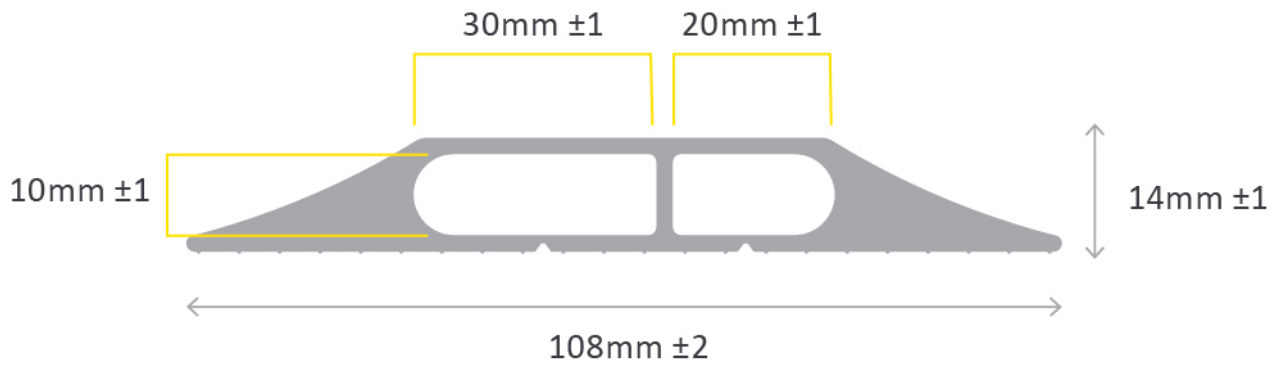

Product Technical Data Sheet

Catalogue Reference	CPD108
General Description	Cable Protector
Material	PVC
Height	14 mm
Visible Surface When Installed	108 mm
Lengths Available	3000 mm 9000 mm
Colours & Light Reflective Values	Black
Application	Loose lay installation.
Suitability	Suitable for indoor and outdoor environments, including offices and warehouses.