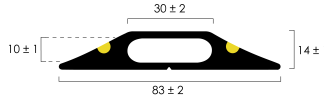

Product Technical Data Sheet

Catalogue Reference	CPSHV83
General Description	Cable Protector
Material	PVC
Height	14 mm
Visible Surface When Installed	83 mm
Lengths Available	3000 mm 9000 mm
Colours & Light Reflective Values	Black/Yellow
Application	Loose lay installation.
Suitability	Suitable for indoor and outdoor environments, including offices and warehouses.