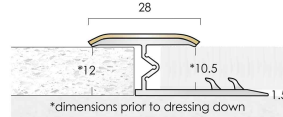

Product Technical Data Sheet

Catalogue Reference	FABA/12Z120 FAB A/12Z
Uniclass2015	Pr_35_90_31_33 FLOOR THRESHOLD STRIPS
General Description	Fab Single Leg Brass
Brand	FAB™
Material	Base Profile: Aluminium Alloy 6063 T6, Cover: Solid Brass H/H CZ108 BS EN 12164:2016
Internal Height	12 mm
Visible Surface When Installed	28 mm
Lengths Available	2715 mm 900 mm
Finishes Available & Light Reflective Values	Antique Brass - LRV: 29.55
Standard Supply	Pre-punched and drilled for size 6 screws. Fixings not supplied. Can also be nailed or adhesive fixed.
Application	Suitable for stretch fit or stick down installation methods.
Suitability	Medium to heavy contract situations such as for use in hotels, pubs, cafes, clubs, commercial offices, shops, schools and public building, as well as for quality domestic installations. Please Note: Antique Brass and Antique Bronze finishes are a chemically applied process and are hand finished with a variance from batch to batch. They are designed to create an aged, unpolished effect.
Post Consumer Recyclability	This product is 100% recyclable at suitable disposal centres.