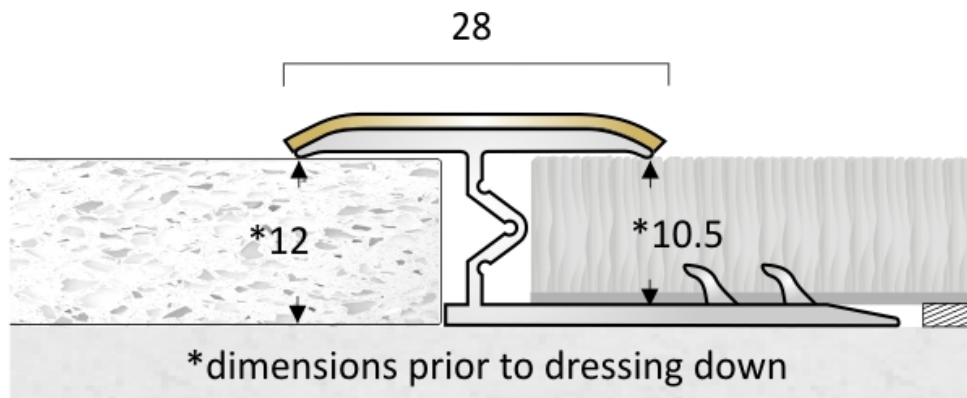

Product Technical Data Sheet

Catalogue Reference	FABA/12Z14 FAB A/12Z
Uniclass2015	Pr_35_90_31_33 FLOOR THRESHOLD STRIPS
General Description	Fab Single Leg Brass
Brand	FAB™
Material	Base Profile: Aluminium Alloy 6063 T6, Cover: Solid Brass H/H CZ108 BS EN 12164:2016
Internal Height	12 mm
Visible Surface When Installed	28 mm
Lengths Available	2715 mm 900 mm
Finishes Available & Light Reflective Values	Satin Brass - LRV: 59.55
Standard Supply	Pre-punched and drilled for size 6 screws. Fixings not supplied. Can also be nailed or adhesive fixed.
Application	Suitable for stretch fit or stick down installation methods.
Suitability	Medium to heavy contract situations such as for use in hotels, pubs, cafes, clubs, commercial offices, shops, schools and public building, as well as for quality domestic installations.
Post Consumer Recyclability	This product is 100% recyclable at suitable disposal centres.