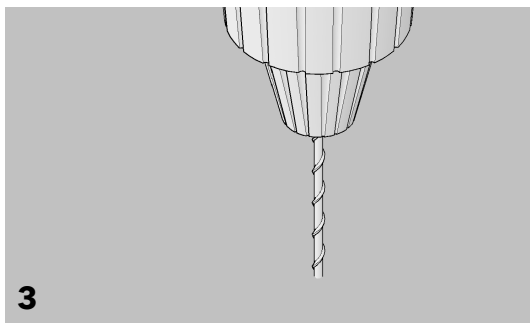

Profiles are supplied with a double-leg pre-punched base with carpet grippers, suitable for mechanical fixing using size 6 screws.

General:

Should assistance be required in confirming that the chosen profile is correct for the particular application or for advice on any other aspect of the installation, please contact the CAT sales office prior to commencing the installation.

Installation:

Ensure that the subfloor to which the profiles are to be fixed is in good order, dry and free from dust or any other contaminant that might compromise an effective installation.

Always check to ensure that there are no water or heating pipes close to the surface of the subfloor which might be punctured by the fixing screws.

1

The flooring onto which the profiles are to be affixed must be in good, sound order before commencing installation.

2

Our profiles are supplied pre-drilled. Use the drill holes to mark the positions to be drilled in the subfloor.