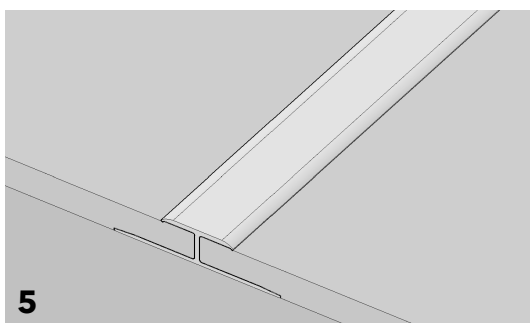

Installation:

Ensure that the subfloor to which the profiles are to be fixed is in good order, dry and free from dust or any other contaminant that might compromise an effective installation.

Always check to ensure that there are no water or heating pipes close to the surface of the subfloor which might be punctured by the fixing screws.

1

The flooring onto which the profiles are to be affixed must be in good, sound order before commencing installation.

2

Our profiles are supplied pre-drilled. Use the drill holes to mark the positions to be drilled in the subfloor.

3

Remove the profile and drill pilot holes if fixing to timber and holes to accommodate a plastic plug if fixing to solid substrate.

4

Reposition the profile over the pre-drilled holes and firmly secure with size 6 screws.

5

Fit the carpet or carpet tile according to manufacturer's instructions to finish the installation.

Profiles are supplied with a protective tape applied to the surface. We recommend that this tape is left in place until the project is complete.