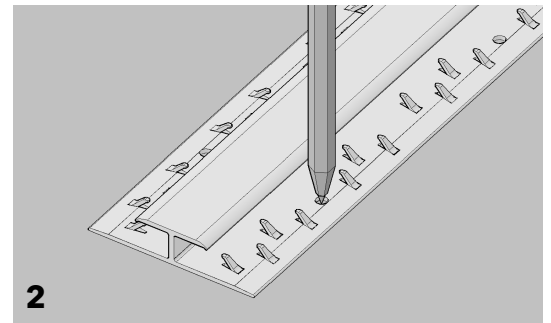

Profiles are supplied with a double-leg pre-punched base with carpet grippers, suitable for mechanical fixing using size 6 screws.

General:

Should assistance be required in confirming that the chosen profile is correct for the particular application or for advice on any other aspect of the installation, please contact the CAT sales office prior to commencing the installation.

Installation:

Ensure that the subfloor to which the profiles are to be fixed is in good order, dry and free from dust or any other contaminant that might compromise an effective installation.

Always check to ensure that there are no water or heating pipes close to the surface of the subfloor which might be punctured by the fixing screws.

1

The flooring onto which the profiles are to be affixed must be in good, sound order before commencing installation.

2

Our profiles are supplied pre-drilled. Use the drill holes to mark the positions to be drilled in the subfloor.