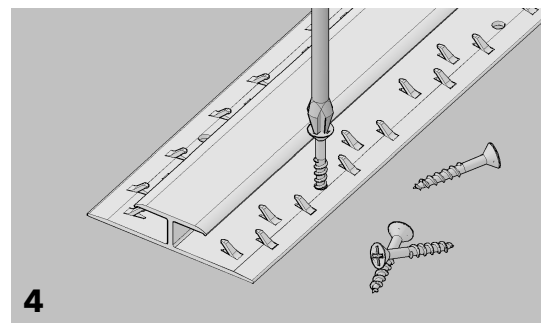

Installation:

Ensure that the subfloor to which the profiles are to be fixed is in good order, dry and free from dust or any other contaminant that might compromise an effective installation.

Always check to ensure that there are no water or heating pipes close to the surface of the subfloor which might be punctured by the fixing screws.

1

The flooring onto which the profiles are to be affixed must be in good, sound order before commencing installation.

2

Our profiles are supplied pre-drilled. Use the drill holes to mark the positions to be drilled in the subfloor.

3

Remove the profile and drill pilot holes if fixing to timber and holes to accommodate a plastic plug if fixing to solid substrate.

4

Reposition the profile over the pre-drilled holes and firmly secure with size 6 screws.

5

Fit the carpet or carpet tile according to manufacturer's instructions to finish the installation.

Profiles are supplied with a protective tape applied to the surface. We recommend that this tape is left in place until the project is complete.