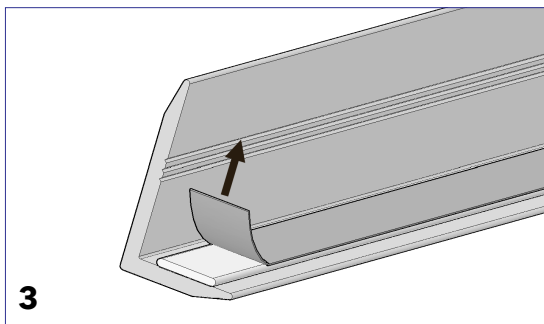

**General**

Supplied with Stick Fix™ tape pre-applied to the internal face of the vertical for rapid installation without the need for mechanical fixings, therefore removing the risk of damaging underground cables and pipes.

**Installation:**

**1**

Lay the flooring as recommended by the flooring material supplier/manufacturer.

**2**

Vertical floor edge to which the floor edging trim is to be affixed is clean and free from dust, grease and any other contaminant that may prevent Stick Fix™ self adhesive tape from achieving an effective bond.

**3**

Peel off the protective paper cover to expose the Stick Fix™ double sided tape on the internal face of the floor edging trim. Take care to avoid dust or other particles setting onto the adhesive tape.