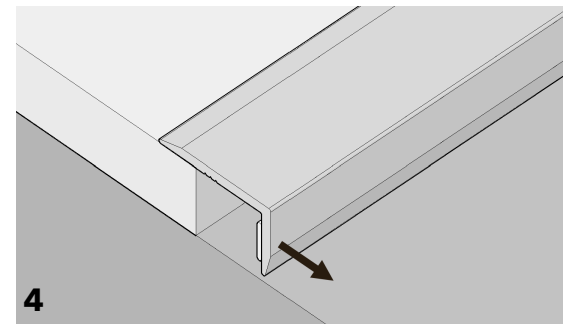

## Product Installation Guide

**Product Range**

**Floor Edging Trims with Stick Fix™ applied to the internal face (ISF)**

**Product Description**

Profiles designed to enhance the appearance of the floor and to protect the edge of flooring, suitable for timber, stone and ceramic floors.

**General**

Supplied with Stick Fix™ tape pre-applied to the internal face of the vertical for rapid installation without the need for mechanical fixings, therefore removing the risk of damaging underground cables and pipes.

**Installation:**

**1**

Lay the flooring as recommended by the flooring material supplier/manufacturer.

**2**

Vertical floor edge to which the floor edging trim is to be affixed is clean and free from dust, grease and any other contaminant that may prevent Stick Fix™ self adhesive tape from achieving an effective bond.

**3**

Peel off the protective paper cover to expose the Stick Fix™ double sided tape on the internal face of the floor edging trim. Take care to avoid dust or other particles setting onto the adhesive tape.