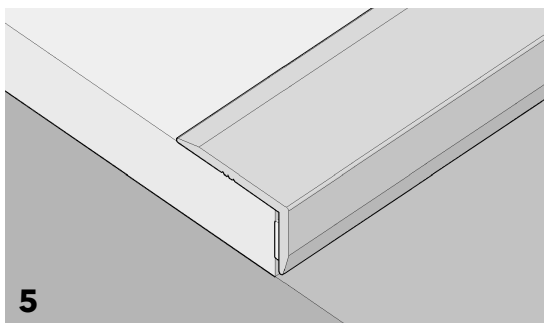

5

When the entire length of the floor edging trim has been fully positioned over the top (horizontal) edge of the flooring, start at one end and begin to slide the trim forward, pressing the Stick Fix™ firmly against the vertical floor edge.

Made with Precision, Finished with Care

CAT Flooring Accessories, Units 24 A,B,C, Park Avenue Estate, Luton, Bedfordshire LU3 3BP, U.K.

T: +44 (0) 1582 561 500

email: sales@catflooringaccessories.com

website: www.catflooringaccessories.com