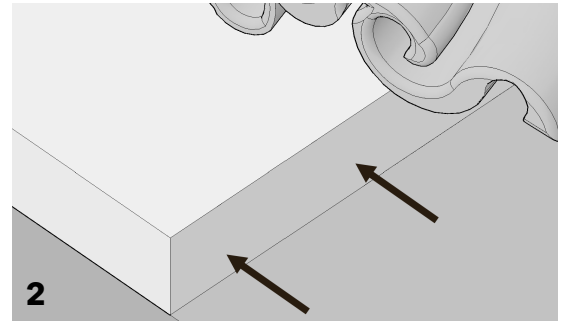

## Product Installation Guide

**Product Range**

**Floor Edging Trims with Stick Fix™ applied to the internal face (ISF)**

**Product Description**

Profiles designed to enhance the appearance of the floor and to protect the edge of flooring, suitable for timber, stone and ceramic floors.

**General**

Supplied with Stick Fix™ tape pre-applied to the internal face of the vertical for rapid installation without the need for mechanical fixings, therefore removing the risk of damaging underground cables and pipes.

**Installation:**

**1**

Lay the flooring as recommended by the flooring material supplier/manufacturer.

**2**

Vertical floor edge to which the floor edging trim is to be affixed is clean and free from dust, grease and any other contaminant that may prevent Stick Fix™ self adhesive tape from achieving an effective bond.

**3**

Peel off the protective paper cover to expose the Stick Fix™ double sided tape on the internal face of the floor edging trim. Take care to avoid dust or other particles setting onto the adhesive tape.